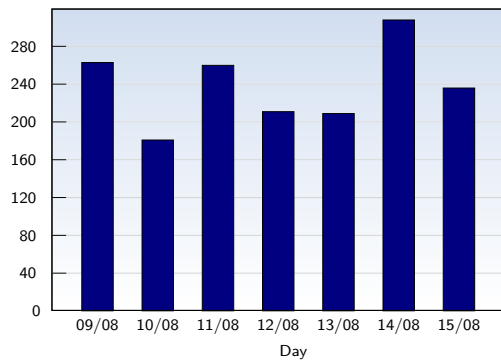

Unique Visits

Date	Amount
Monday 09/08/10	150
Tuesday 10/08/10	111
Wednesday 11/08/10	157
Thursday 12/08/10	155
Friday 13/08/10	123
Saturday 14/08/10	222
Sunday 15/08/10	190
Total	1108

This analysis summarises multiple page impressions of an individual visitor into unique visits. A visitor is counted as an unique visit when requesting at least one page. If more than 30 minutes have elapsed since the first page impression, further requests will be counted as a new unique visit.

Page Views

Date	Amount
Monday 09/08/10	263
Tuesday 10/08/10	181
Wednesday 11/08/10	260
Thursday 12/08/10	211
Friday 13/08/10	209
Saturday 14/08/10	308
Sunday 15/08/10	236
Total	1668

These statistics show all successful page views (also known as page impressions) and the time they were made. Only fully loaded pages are counted. Individual images and components are not included.

Pages per Visit

Date	Amount
Monday 09/08/10	1.75
Tuesday 10/08/10	1.63
Wednesday 11/08/10	1.66
Thursday 12/08/10	1.36
Friday 13/08/10	1.70
Saturday 14/08/10	1.39
Sunday 15/08/10	1.24
Average	1.51

The average number of pages opened per unique visit. Only fully loaded pages are counted.