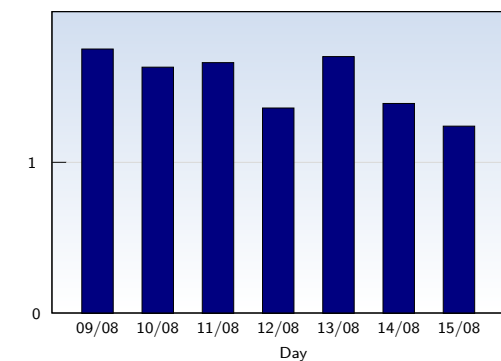

Unique Visits

Date	Amount
Monday 09/08/10	150
Tuesday 10/08/10	111
Wednesday 11/08/10	157
Thursday 12/08/10	155
Friday 13/08/10	123
Saturday 14/08/10	222
Sunday 15/08/10	190
Total	1108

This analysis summarises multiple page impressions of an individual visitor into unique visits. A visitor is counted as an unique visit when requesting at least one page. If more than 30 minutes have elapsed since the first page impression, further requests will be counted as a new unique visit.

Page Views

Date	Amount
Monday 09/08/10	263
Tuesday 10/08/10	181
Wednesday 11/08/10	260
Thursday 12/08/10	211
Friday 13/08/10	209
Saturday 14/08/10	308
Sunday 15/08/10	236
Total	1668

These statistics show all successful page views (also known as page impressions) and the time they were made. Only fully loaded pages are counted. Individual images and components are not included.

Pages per Visit

Date	Amount
Monday 09/08/10	1.75
Tuesday 10/08/10	1.63
Wednesday 11/08/10	1.66
Thursday 12/08/10	1.36
Friday 13/08/10	1.70
Saturday 14/08/10	1.39
Sunday 15/08/10	1.24
Average	1.51

The average number of pages opened per unique visit. Only fully loaded pages are counted.