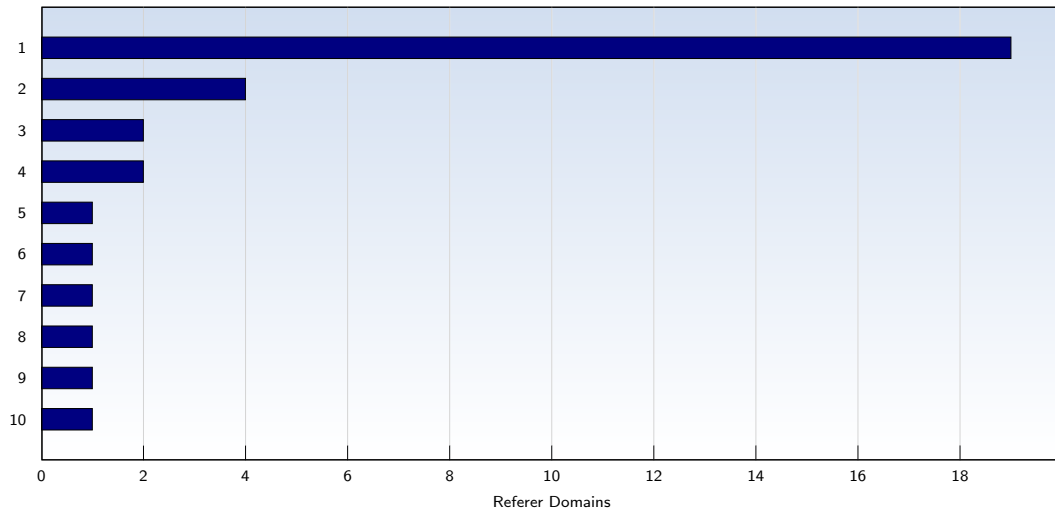

Top 10 Referer Domains

Rank	Domain	Amount	%
1	google.co.uk	19	1
2	google.com	4	0
3	aol.com	2	0
4	baidu.com	2	0
5	alpha.org	1	0
6	bing.com	1	0
7	bristolroadbaptistblog.org.uk	1	0
8	dotnetweb.co.uk	1	0
9	google.de	1	0
10	live.com	1	0
	Total	35	

35 out of 1108 visits contained a referer that could be evaluated. This analysis shows domains referring to your site. Subpages are summarised under the main domain.