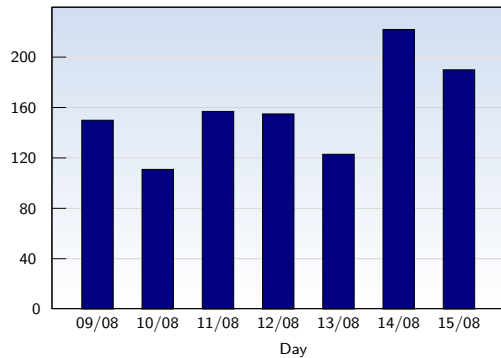

Unique Visits

Date	Amount
Monday 09/08/10	150
Tuesday 10/08/10	111
Wednesday 11/08/10	157
Thursday 12/08/10	155
Friday 13/08/10	123
Saturday 14/08/10	222
Sunday 15/08/10	190
Total	1108

This analysis summarises multiple page impressions of an individual visitor into unique visits. A visitor is counted as an unique visit when requesting at least one page. If more than 30 minutes have elapsed since the first page impression, further requests will be counted as a new unique visit.

Page Views

Date	Amount
Monday 09/08/10	263
Tuesday 10/08/10	181
Wednesday 11/08/10	260
Thursday 12/08/10	211
Friday 13/08/10	209
Saturday 14/08/10	308
Sunday 15/08/10	236
Total	1668

These statistics show all successful page views (also known as page impressions) and the time they were made. Only fully loaded pages are counted. Individual images and components are not included.

Pages per Visit

Date	Amount
Monday 09/08/10	1.75
Tuesday 10/08/10	1.63
Wednesday 11/08/10	1.66
Thursday 12/08/10	1.36
Friday 13/08/10	1.70
Saturday 14/08/10	1.39
Sunday 15/08/10	1.24
Average	1.51

The average number of pages opened per unique visit. Only fully loaded pages are counted.