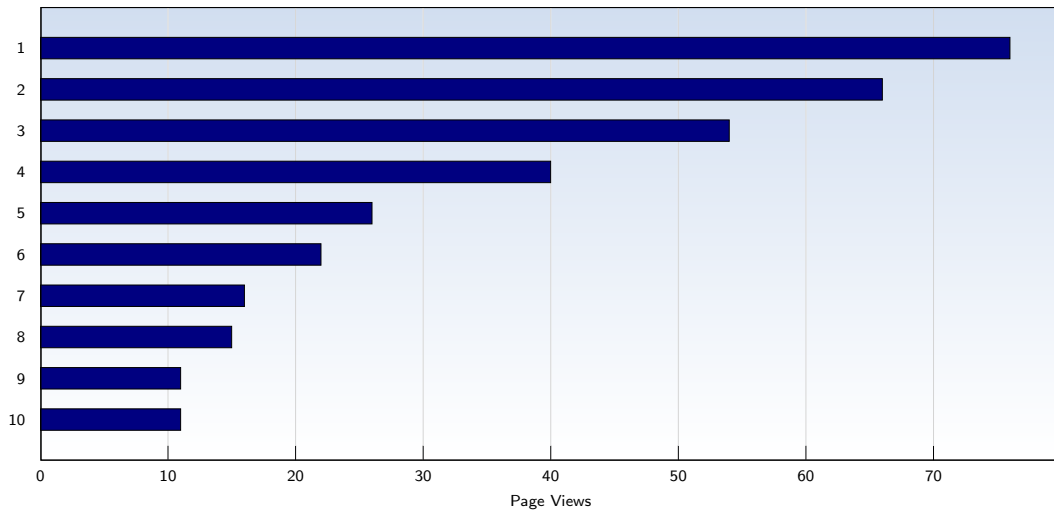

Top 10 Popular Pages

Rank	Page	Amount	%
1	bristolroadbaptist.org.uk/	76	4
2	bristolroadbaptist.org.uk/entry/	66	3
3	bristolroadbaptist.org.uk/REGULARS/	54	3
4	bristolroadbaptist.org.uk/whatson/	40	2
5	bristolroadbaptist.org.uk/visitors/	26	1
6	bristolroadbaptist.org.uk/visitors/knowning_you_edit.mp3	22	1
7	bristolroadbaptist.org.uk/visitors/_wp_generated/B3A9.xml	16	0
8	bristolroadbaptist.org.uk/visitors/_wp_generated/D485.xml	15	0
9	bristolroadbaptist.org.uk/REGULARS/FAQ.pdf	11	0
10	bristolroadbaptist.org.uk/visitors/_wp_scripts/SerifMarquee.jar	11	0
	Total	1668	

These statistics show you the most frequently called pages.